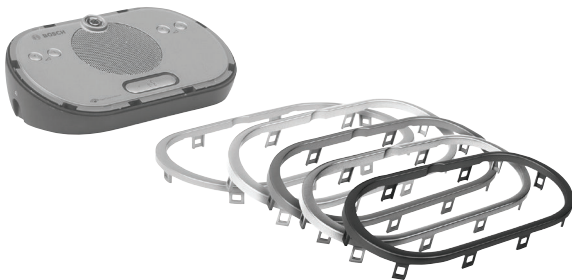

DCN-DISR Rims for Discussion Units

www.boschsecurity.com

BOSCH

Invented for life

A rim completes the discussion units. A variety of rims with different finishes are available to allow matching with any interior.

Technical specifications

Mechanical

Mounting	Click and fit on any discussion unit
Color base	
DCN-DISRH-SR	Silver (RAL 9022) high gloss
DCN-DISR-SR	Silver (RAL 9022)
DCN-DISR-D	Charcoal (PH 10736)
DCN-DISRMH	High gloss metal
DCN-DISRMS	Semi gloss metal

Ordering information

DCN-DISRH-SR Rim High Gloss Silver (10 pcs)

silver, high gloss, 10 pieces
Order number **DCN-DISRH-SR**

DCN-DISR-SR Rim Silver (10 pcs)

silver, 10 pieces
Order number **DCN-DISR-SR**

DCN-DISR-D Rim Dark (10 pcs)

dark, 10 pieces
Order number **DCN-DISR-D**

DCN-DISRMH Rim Metal High Gloss (10 pcs)

metal, high gloss, 10 pieces
Order number **DCN-DISRMH**

DCN-DISRMS Rim Metal Semi Gloss (10 pcs)

metal, semi gloss, 10 pieces
Order number **DCN-DISRMS**